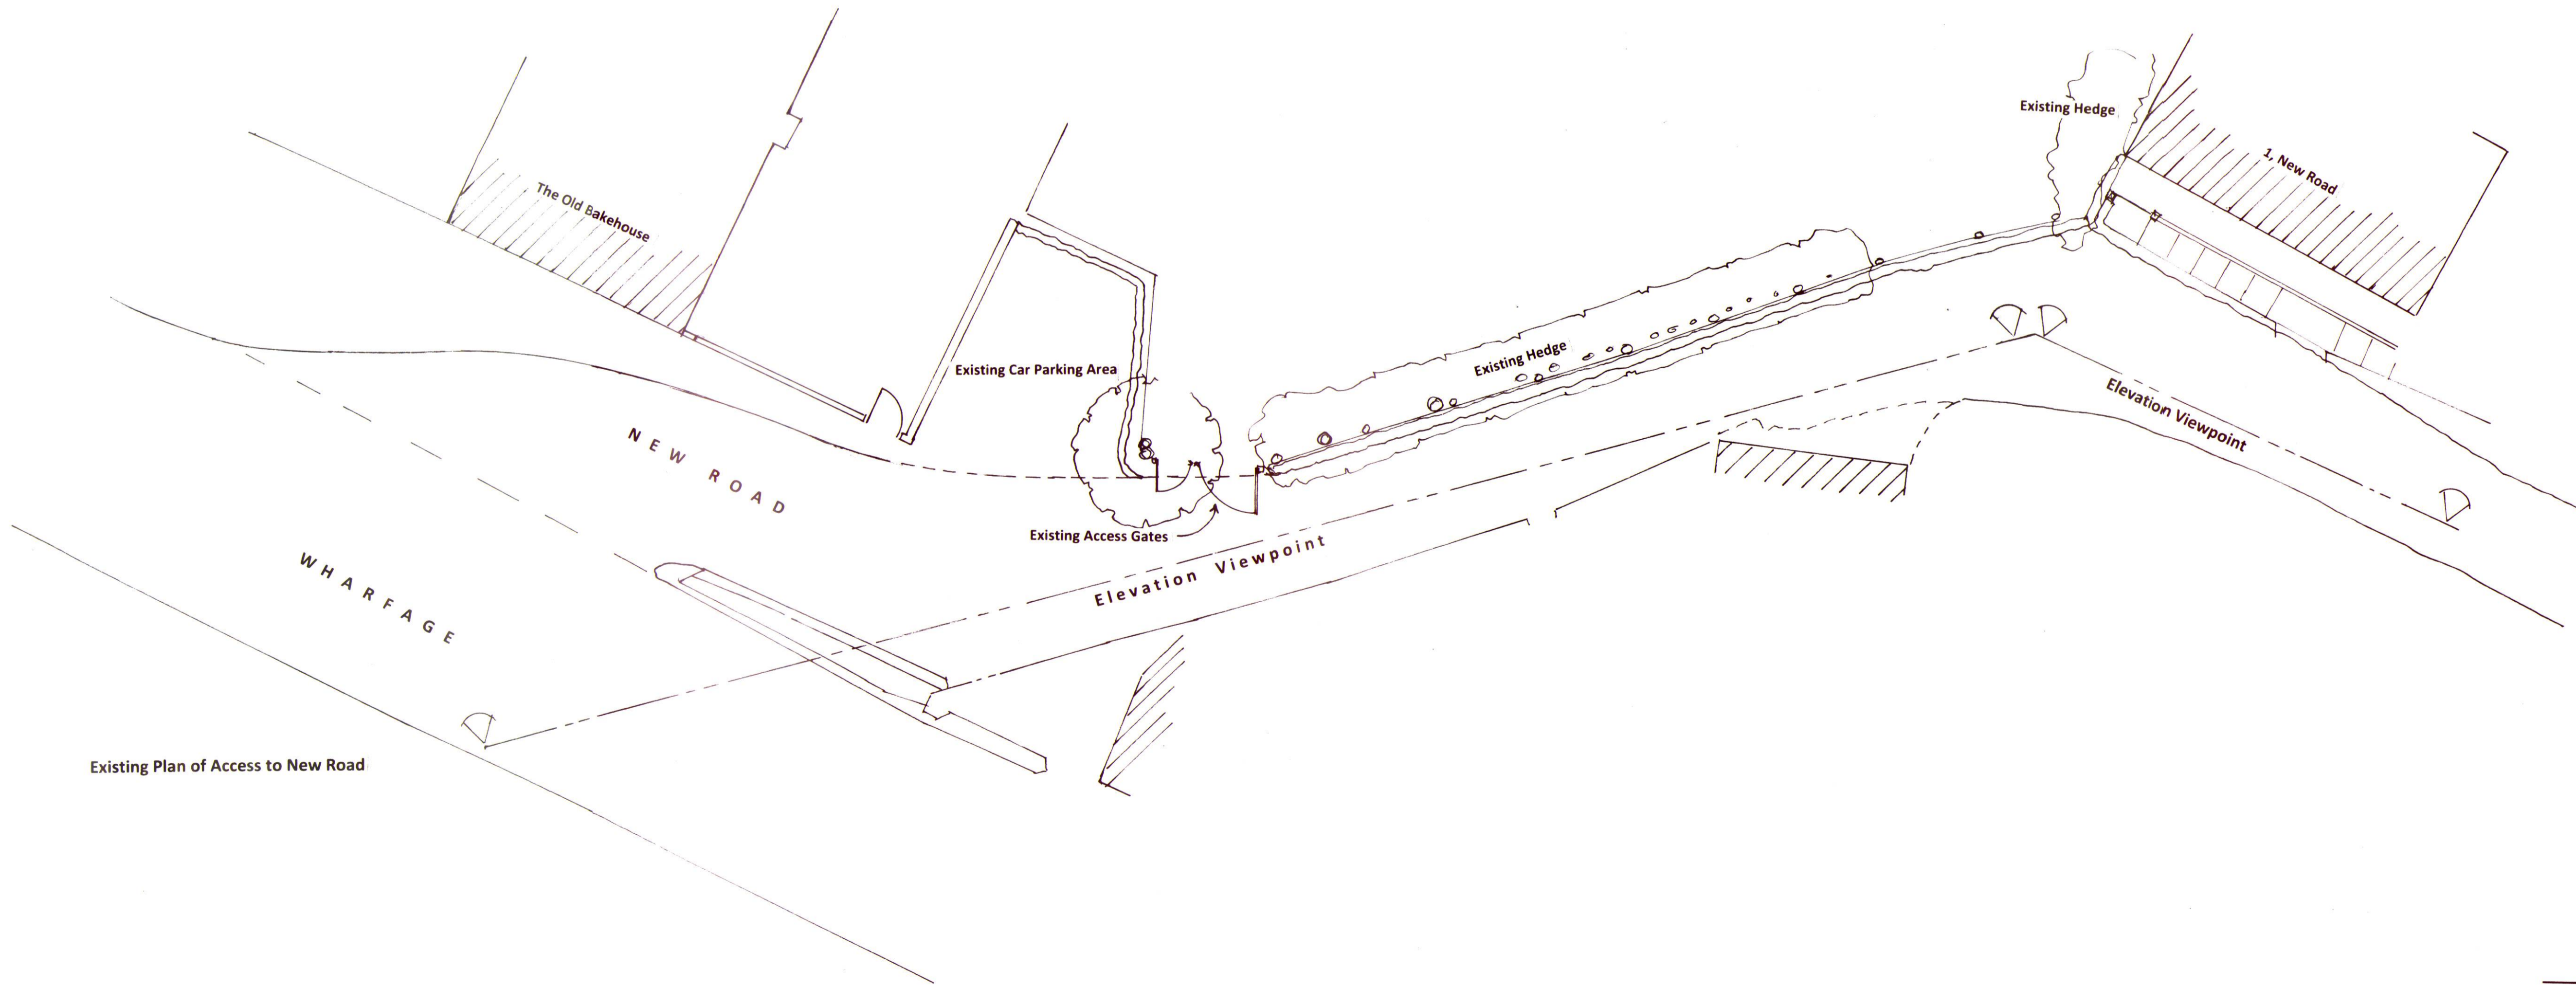

Location Plan

Elevation Viewpoint

North  
25m  
Scale 1:1250

Existing Elevation to New Road

Existing Plan of Access to New Road

Erection of Dwellinghouse

Land off New Road, Ironbridge

Street Elevation As Existing

Scale 1:100 August 2017